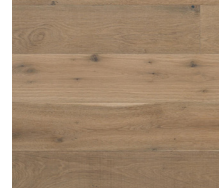

Kentwood Bojemia Collection: 7.5" width, 9/19 thickness; Brushed Oak Dayton Creek