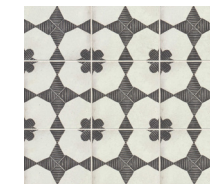

Enchante 8" x 8"
Matte Porcelain
Decorative Tile in
Charm