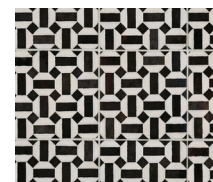

Cloe 5" x 5" Ceramic
Tile in White

COLOR OPTIONS:
sand dollar and
pearl white

COLOR OPTIONS:
white and green

Available in Raw or Chiseled:

T-10 Urban Living
Raw Subway in Sand;
12x24; 24x48

T-10 Urban Living
Raw Subway in Pearl;
12x24; 24x48