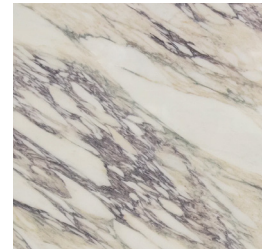

2cm Pure White Quartz

2 cm White Carrara

Calcatta Venato
*Upgrade - Price TBD

Calacatta Monet Marble Slab 3/4" Polished Stone

Broadway Black

SCONCE:

Soft Black

Aged Brass