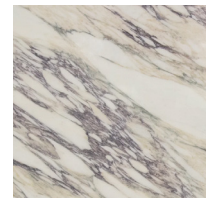

OPTION 2
White

OPTION 3
White with bronze

MASTER BATHROOM

OPTION 1
Shaker style; Stained

OPTION 2
Shaker style; Painted Custom Cabinet Color - Upgrade

2cm Pure White Quartz

2 cm White Carrara

Calcatta Venato
*Upgrade - Price TBD