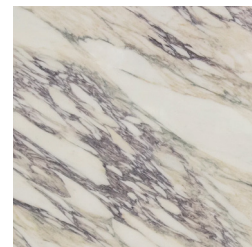

2cm Pure White Quartz

2 cm White Carrara

Calcatta Venato
*Upgrade - Price TBD

Calacatta Monet Marble Slab 3/4" Polished Stone

Broadway Black

SCONCE:

Black Polished Nickel Brass

Aged Brass