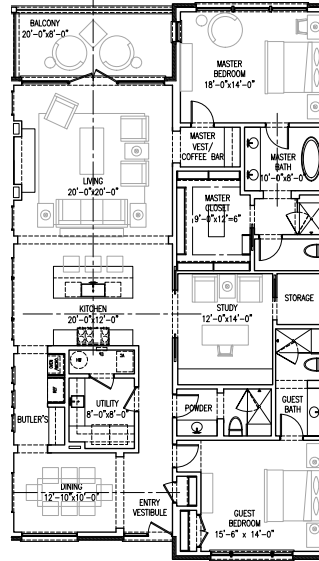

THE RESIDENCES

VILLA ONE

TYPE A

UNIT TYPE - A

UNIT TYPE - A: ALTERNATE

UNIT TYPE - A OH

UNIT TYPE - A OH: ALTERNATE

All prices, features and plans are subject to change without notice. Square footage is approximate. No representation or warranties either expressed or implied are made as to the accuracy of the information herein or with respect to the suitability, usability, and merchantability or conditions of any property herein described.

UNIT TYPE - B OH

UNIT TYPE - B OH: ALTERNATE

All prices, features and plans are subject to change without notice. Square footage is approximate. No representation or warranties either expressed or implied are made as to the accuracy of the information herein or with respect to the suitability, usability, and merchantability or conditions of any property herein described.