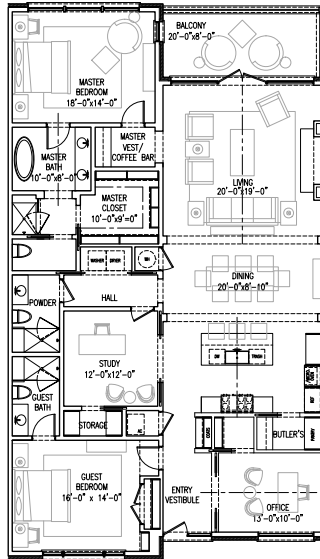

THE RESIDENCES

VILLA ONE

TYPE A

UNIT TYPE - A

UNIT TYPE - A: ALTERNATE

UNIT TYPE - A OH

UNIT TYPE - A OH: ALTERNATE

All prices, features and plans are subject to change without notice. Square footage is approximate. No representation or warranties either expressed or implied are made as to the accuracy of the information herein or with respect to the suitability, usability, and merchantability or conditions of any property herein described.

UNIT TYPE - B OH

UNIT TYPE - B OH: ALTERNATE

All prices, features and plans are subject to change without notice. Square footage is approximate. No representation or warranties either expressed or implied are made as to the accuracy of the information herein or with respect to the suitability, usability, and merchantability or conditions of any property herein described.