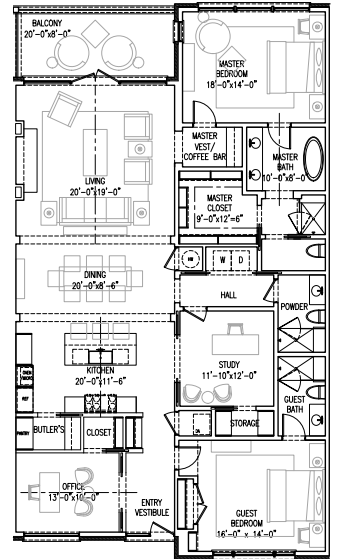

THE RESIDENCES

VILLA ONE

TYPE A

UNIT TYPE - A

UNIT TYPE - A: ALTERNATE

UNIT TYPE - A OH

UNIT TYPE - A OH: ALTERNATE

All prices, features and plans are subject to change without notice. Square footage is approximate. No representation or warranties either expressed or implied are made as to the accuracy of the information herein or with respect to the suitability, usability, and merchantability or conditions of any property herein described.

UNIT TYPE - B OH

UNIT TYPE - B OH: ALTERNATE

All prices, features and plans are subject to change without notice. Square footage is approximate. No representation or warranties either expressed or implied are made as to the accuracy of the information herein or with respect to the suitability, usability, and merchantability or conditions of any property herein described.