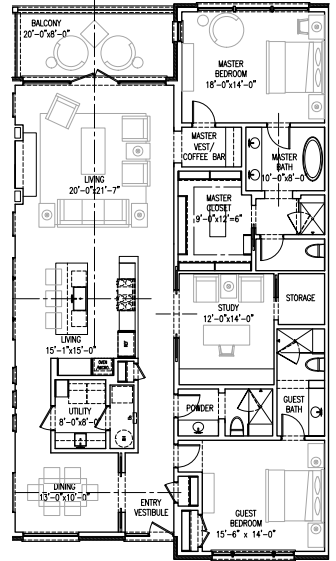

THE RESIDENCES

VILLA ONE

TYPE A

UNIT TYPE - A

UNIT TYPE - A: ALTERNATE

UNIT TYPE - A OH

UNIT TYPE - A OH: ALTERNATE

All prices, features and plans are subject to change without notice. Square footage is approximate. No representation or warranties either expressed or implied are made as to the accuracy of the information herein or with respect to the suitability, usability, and merchantability or conditions of any property herein described.

UNIT TYPE - B OH

UNIT TYPE - B OH: ALTERNATE

All prices, features and plans are subject to change without notice. Square footage is approximate. No representation or warranties either expressed or implied are made as to the accuracy of the information herein or with respect to the suitability, usability, and merchantability or conditions of any property herein described.