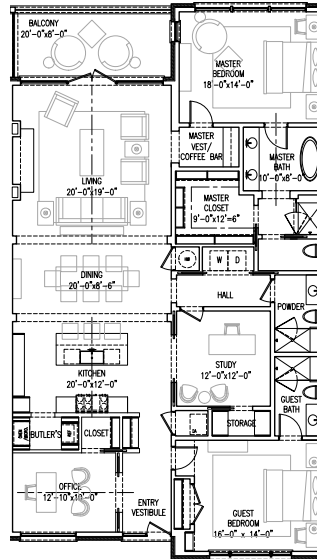

THE RESIDENCES

VILLA ONE

TYPE A

UNIT TYPE - A

UNIT TYPE - A: ALTERNATE

UNIT TYPE - A OH

UNIT TYPE - A OH: ALTERNATE

All prices, features and plans are subject to change without notice. Square footage is approximate. No representation or warranties either expressed or implied are made as to the accuracy of the information herein or with respect to the suitability, usability, and merchantability or conditions of any property herein described.

UNIT TYPE - B OH

UNIT TYPE - B OH: ALTERNATE

All prices, features and plans are subject to change without notice. Square footage is approximate. No representation or warranties either expressed or implied are made as to the accuracy of the information herein or with respect to the suitability, usability, and merchantability or conditions of any property herein described.